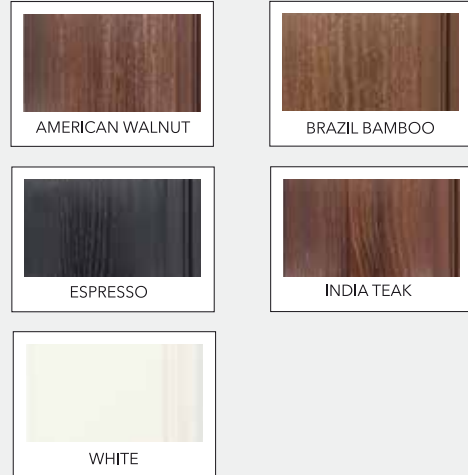

Environmentally friendly and weather resistant

WPC Ceiling Panel 125MM X 12MM X 2.9 M