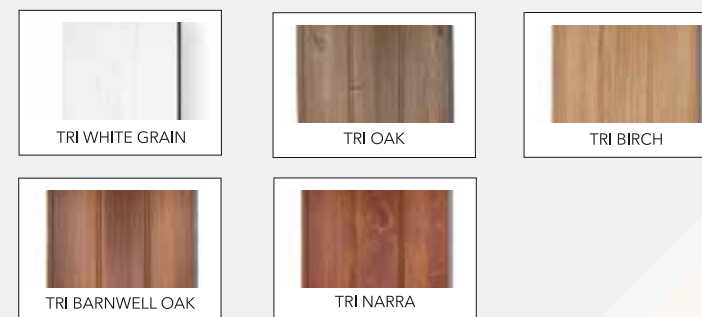

Application

External
- Most suitable for single roof tile system
- Eaves, Soffit, Garage, Basement ceiling

Internal
- Mixed & Matched with plaster ceiling as exclusive design
- Significant cost saving