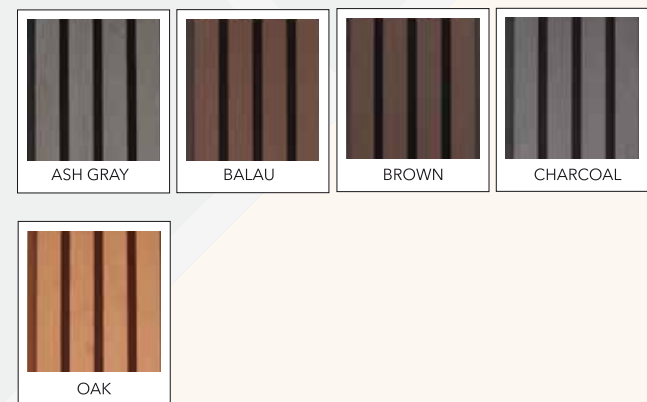

Endowood WPC
Outdoor Fluted Panels
219MM X 28MM X 2.9 M

PVC Ceiling Panel