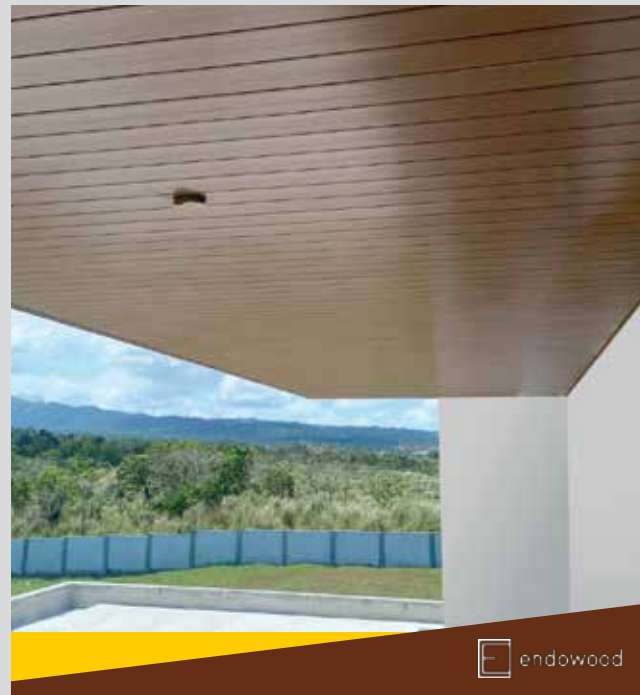

Environmentally friendly and weather resistant

WPC Ceiling Panel 125MM X 12MM X 2.9 M