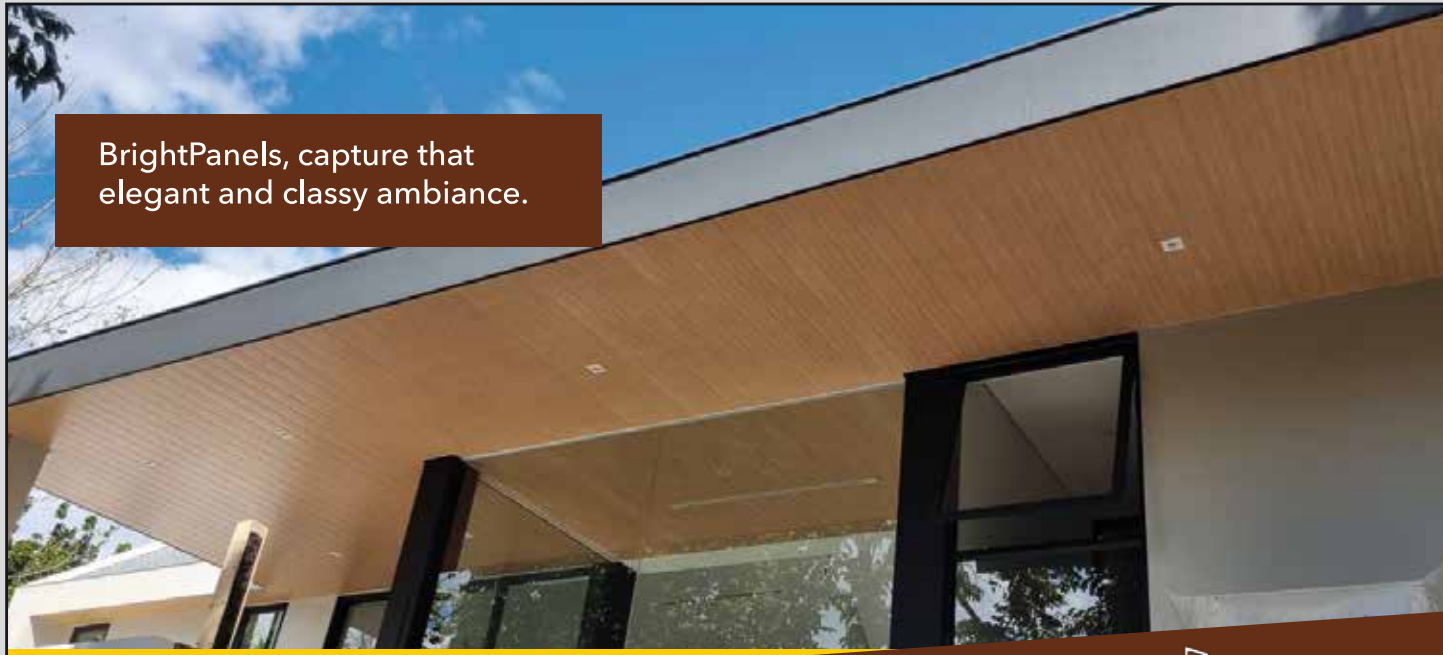

Bright Panels available in 3 sizes

- 7" X 2.975M (10 FT)
- 7" X 3.65M (12 FT) Limited Colors
- 4.5" X 2.975M (10 FT) Limited Colors

CHARACTERISTICS

Self-fire extinguishing
Non-Flammable

It is impenetrable by insect or termite and won't rot or rust