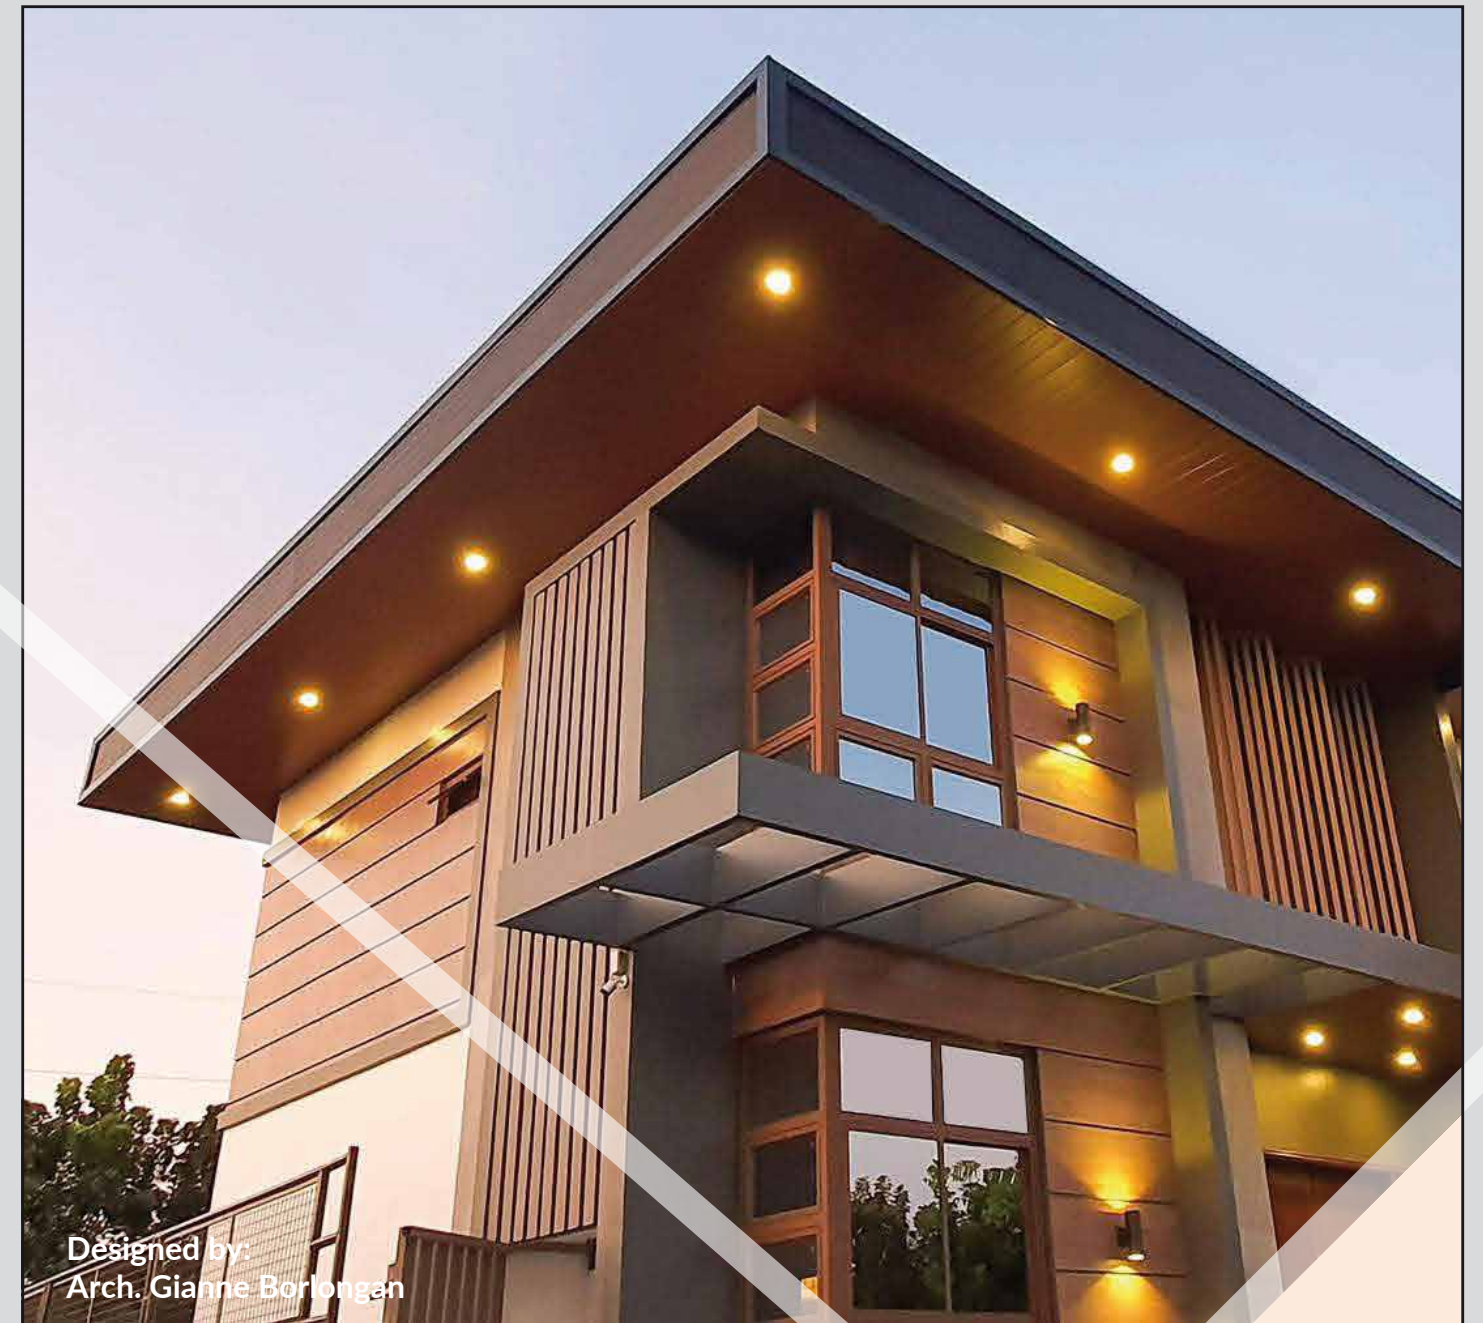

Designed by:
Arch. Gianne Borlongan

PRODUCT LINE

Bright PVC Panels
G-Klic PVC Panels
Endowood WPC

Sukabumi Natural Stone
Radiant PVC Panels
Radiant WPC Fluted Panels