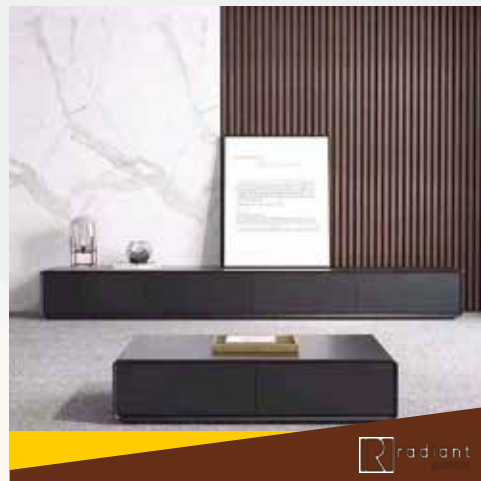

Natural stone's unique variation, comes from million years of geological process

SUKABUMI TILES SAWN FINISHED

10 x 10 X 1CM
20 x 20 X 1CM

10 x 10 X 1CM
20 x 20 X 1CM

Elegant and stylish look, easy to maintain

RADIANT WPC laminated fluted indoor panel

3 COLUMN 205MM x 15MM X 2.9M			
 3C BROWN WOOD	 3C COFFEE WOOD	 3C MATTE WHITE	 3C RED CEDAR
4 COLUMN 165MM x 25MM X 2.9M			
 4C BROWN WOOD	 4C COFFEE WOOD	 4C MATTE WHITE	 4C RED CEDAR
 L-ANGLE BROWN WOOD	 L-ANGLE COFFEE WOOD	 L-ANGLE MATTE WHITE	 L-ANGLE RED CEDAR

Bright Panels available in 3 sizes

- 7" X 2.975M (10 FT)
- 7" X 3.65M (12 FT) Limited Colors
- 4.5" X 2.975M (10 FT) Limited Colors

CHARACTERISTICS

Self-fire extinguishing
Non-Flammable

It is impenetrable by insect or termite and won't rot or rust