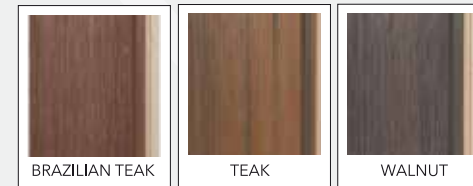

Narrow Cladding 120MM X 12MM X 2.9 M